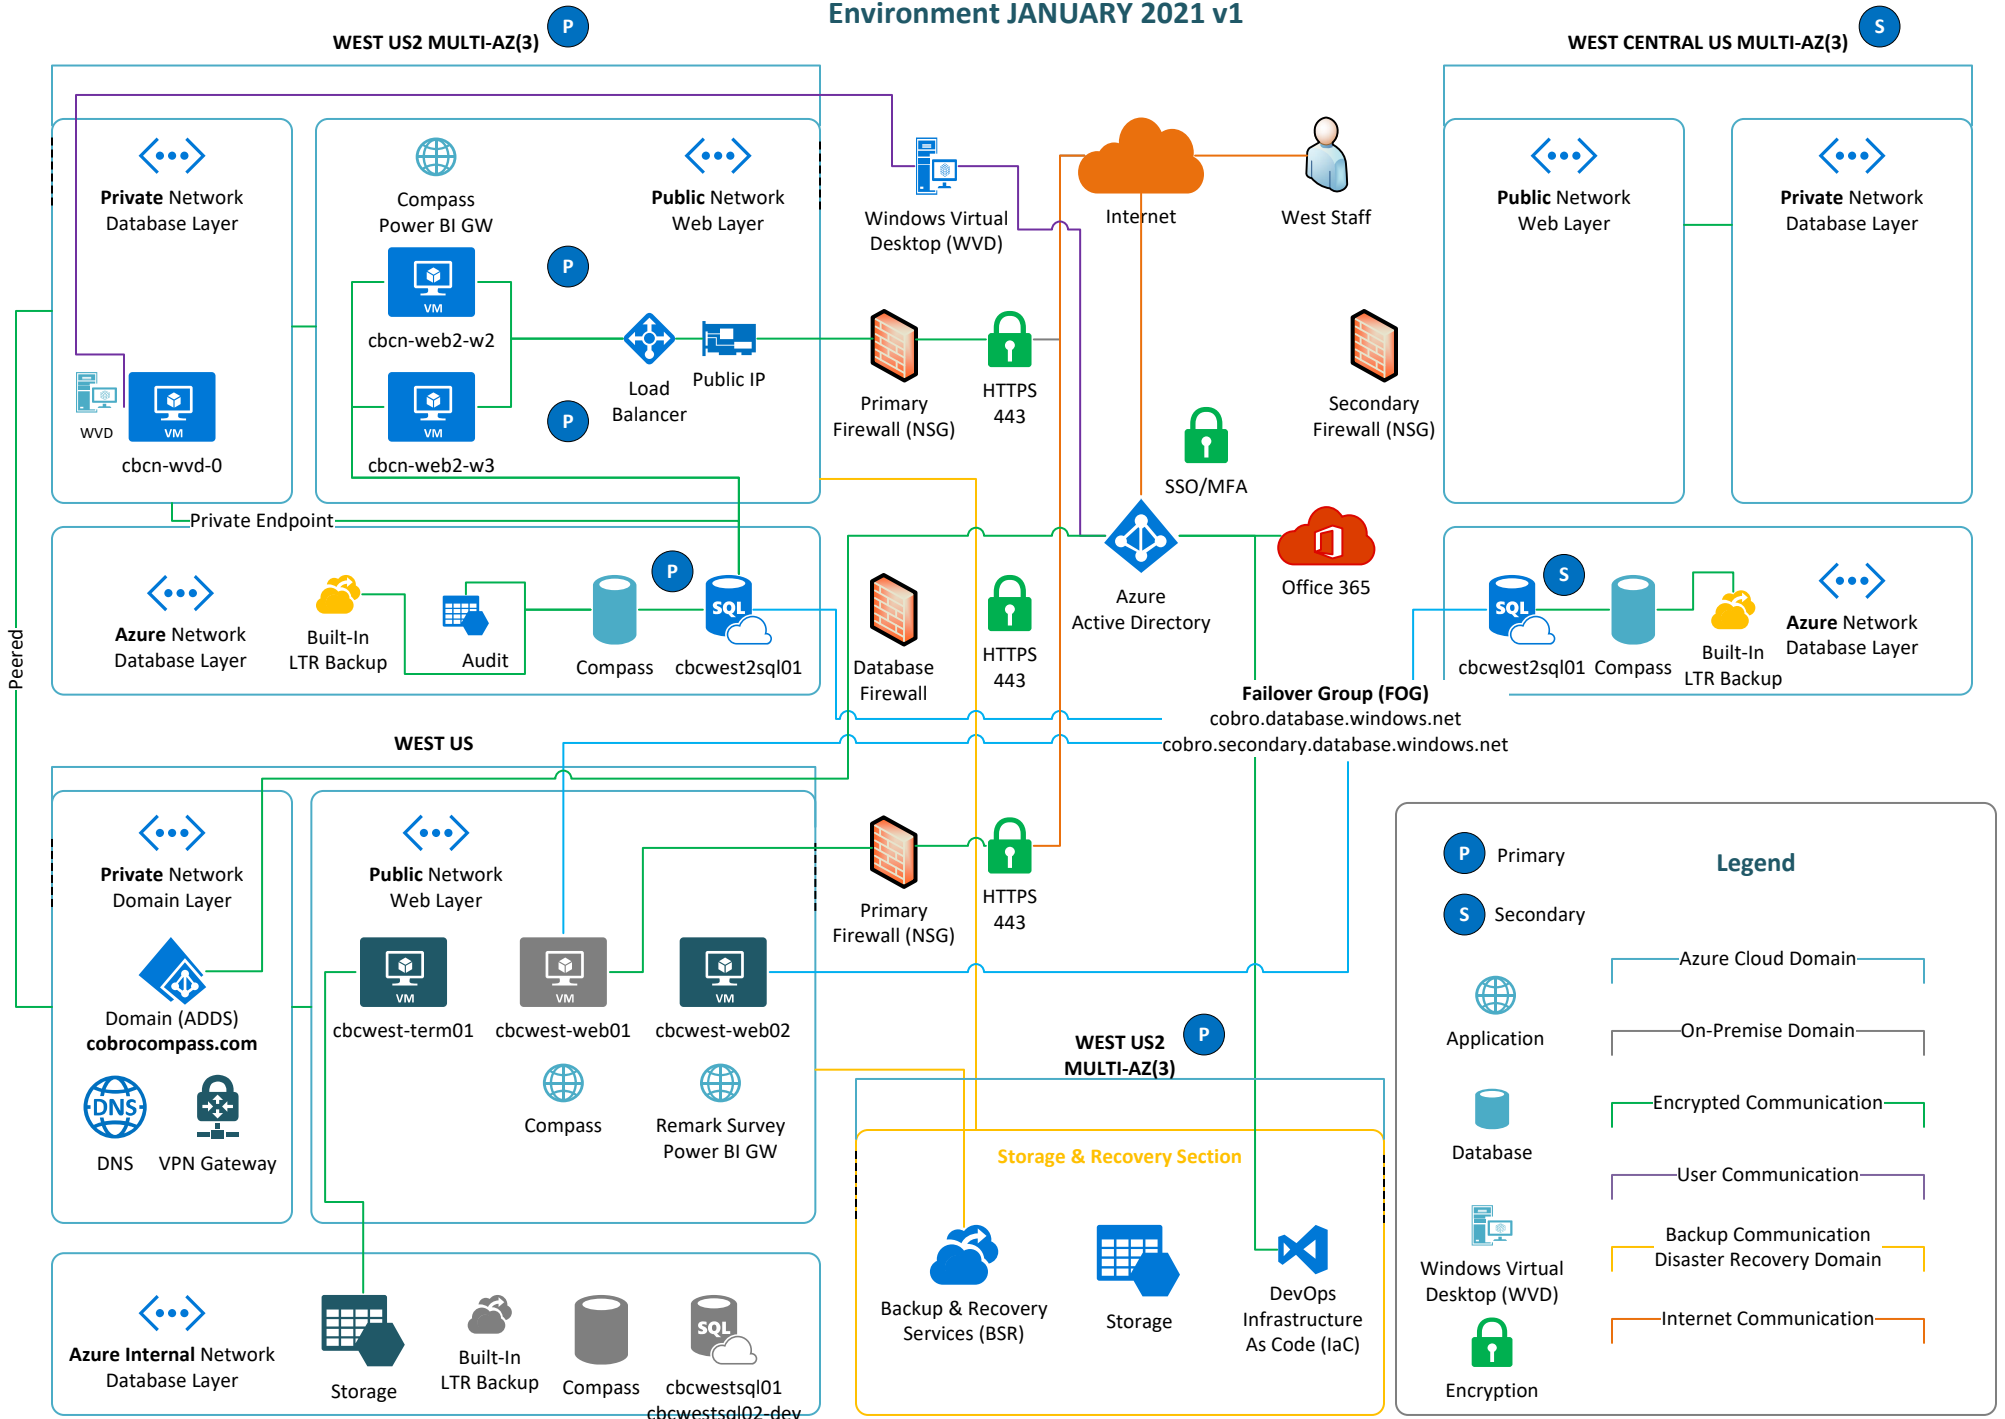

# CoBro Consulting Azure Cloud Environment JANUARY 2021 v1

### Legend

- P** Primary
- S** Secondary
- Azure Cloud Domain
- On-Premise Domain
- Encrypted Communication
- User Communication
- Backup Communication
- Disaster Recovery Domain
- Internet Communication
- Encryption